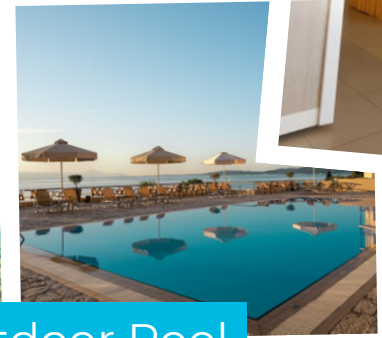

# Corfu Greece

Mitsis Canvas Belvedere

All Inclusive

Outdoor Pool

Twin Garden View

### Whats included

✔ Direct beach access | Outdoor swimming pool | Contemporary Dining Experience

- ✔ Return flight from Gatwick (includes luggage)
- ✔ 7 nights accommodation
- ✔ Twin Garden View
- ✔ All Inclusive
- ✔ Private transfer